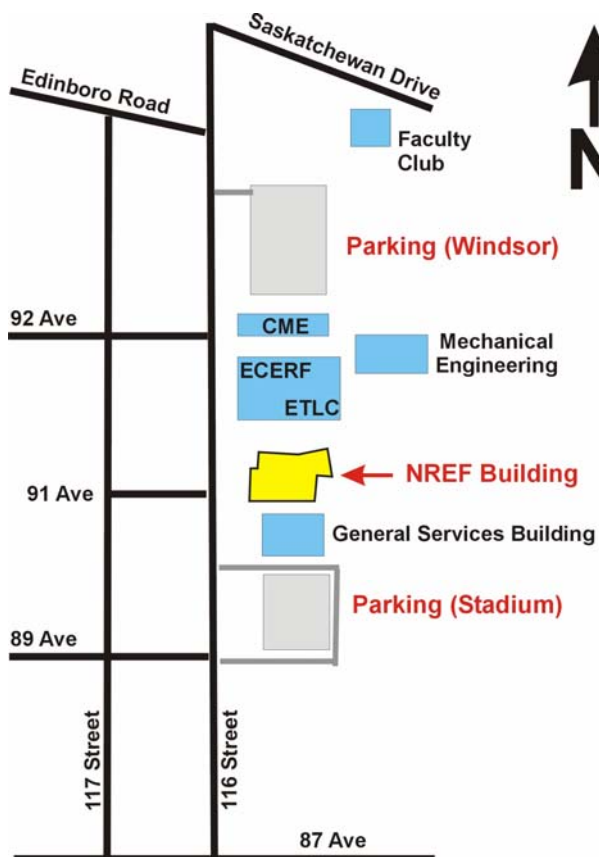

Directions to Visit Centre for Computational Geostatistics

The official building address *Markin/CNRL Natural Resources Engineering Facility,
University of Alberta, Edmonton Alberta, CANADA T6G 2W2*

Instruct taxi driver to *the NREF building at the corner of 91st Avenue and 116th Street*

If you are driving, then *get onto 116th Street going North (normally from 87th Avenue),
park in either Stadium Car Park (South) or Windsor Car Park (North),
find your way to the NREF building*

Room and phone numbers:

Clayton	3-40	780 492 9916
Oy	3-48	780 492 6157
Amanda	3-81	780 492 7041
Students	5-52	780 492 3337 780 492 1507
Conference Room	5-70	780 492 3157